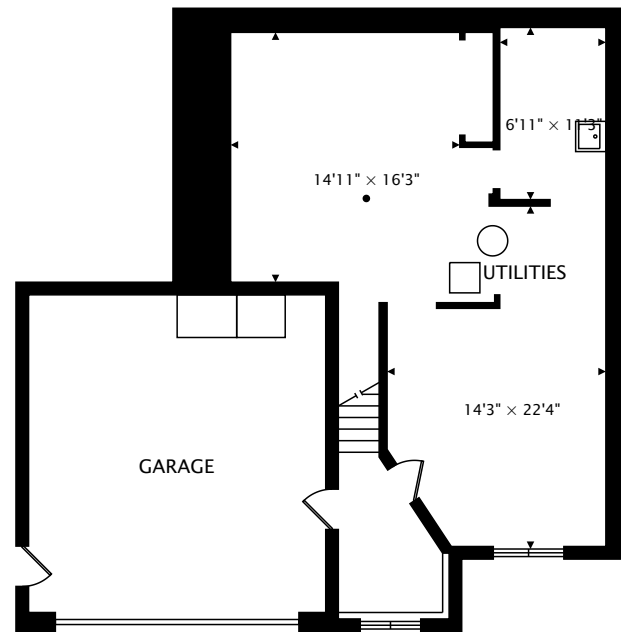

SECOND
614 Sq Ft

MAIN
1,313 Sq Ft

LOWER
826 Sq Ft

TOTAL
2,783 Sq Ft

by Great Colorado Homes
real.vision | www.greatcoloradohomes.com

CAPTURED ON: 30 MAY 2019
DIMENSIONS, AREAS, LAYOUTS AND DETAILS ARE APPROXIMATE
AND SHOULD BE CONSIDERED ILLUSTRATIVE ONLY.