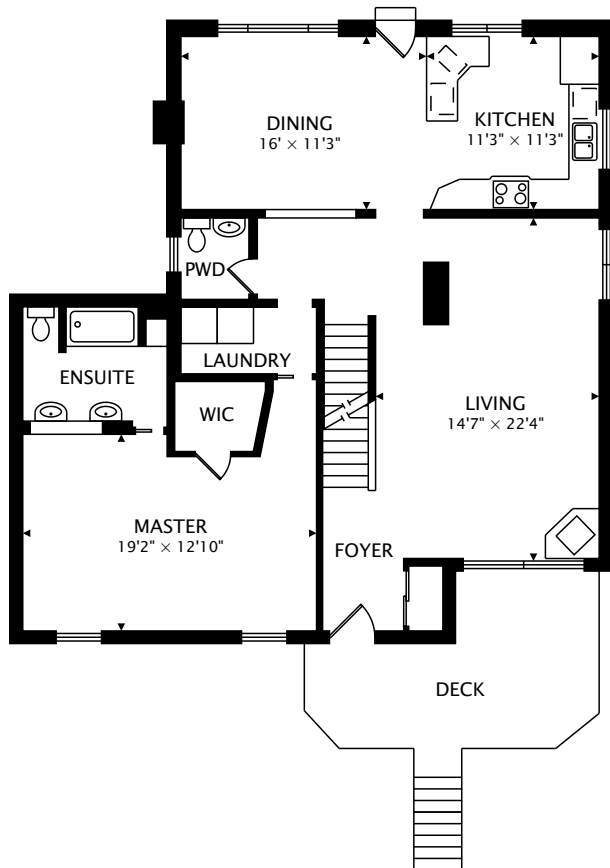

SECOND
614 Sq Ft

MAIN
1,313 Sq Ft

LOWER
826 Sq Ft

TOTAL
2,783 Sq Ft

by Great Colorado Homes
real.vision | www.greatcoloradohomes.com

CAPTURED ON: 30 MAY 2019
DIMENSIONS, AREAS, LAYOUTS AND DETAILS ARE APPROXIMATE
AND SHOULD BE CONSIDERED ILLUSTRATIVE ONLY.